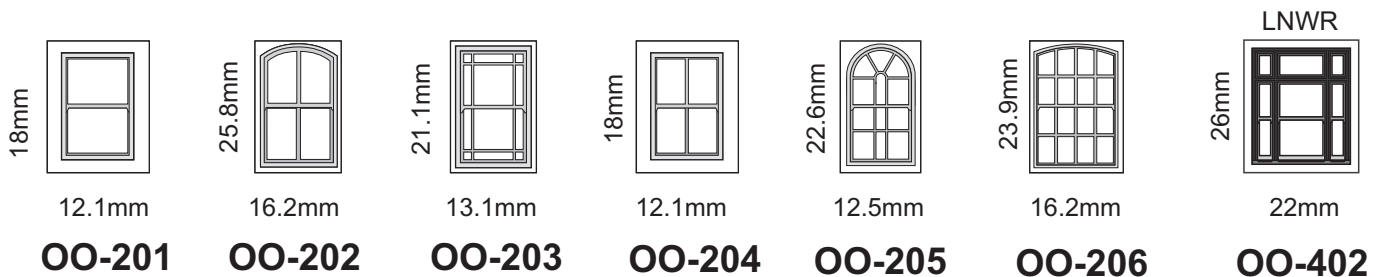

Three piece sash windows. Upper sash, lower sash and outer frame.

£6.00

£7.00

The sash windows are also available as an 'open' version. The packs are the same price as the standard closed version, and you get 4 windows per pack. When ordering, request for example 'OO-201-Open' or 'OO-201-Closed'

MDF cutting templates are available to aid the cutting of the correct sized openings for each window @ £2.00 each