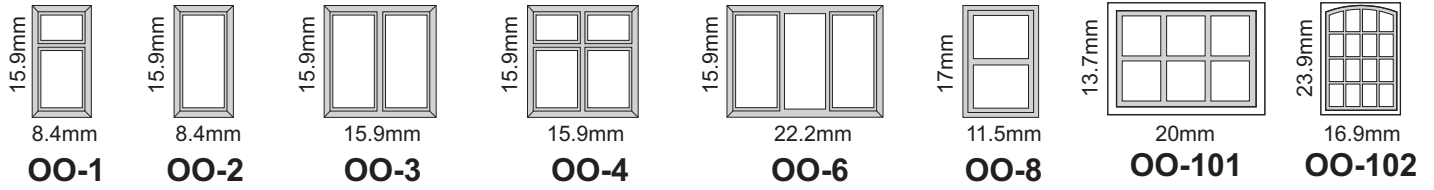

OO Scale Windows Price List

All Prices are for one pack of 4 windows

The measurements given are the opening size required. The window frames have an additional border round them to fit behind the opening, so the overall size is larger.

Single piece window frames

£4.00

£4.00

£5.00

£6.00