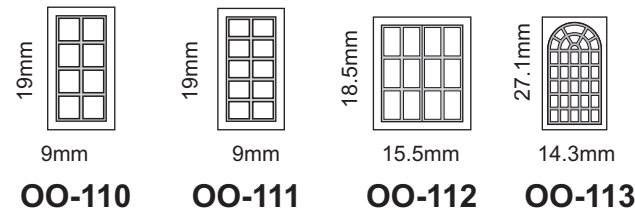

OO Scale Windows Price List

All Prices are for one pack of 4 windows

The measurements given are the opening size required. The window frames have an additional border round them to fit behind the opening, so the overall size is larger.

Single piece window frames

£4.00

£4.00

£5.00

£6.00

£4.00

£5.00

6-12mm	14mm	16mm	18mm	20mm	22mm
£4	£4.50	£5	£5.50	£6	£6.50

* Available in diameter sizes 6mm, 7mm, 8mm, 10mm, 12mm, 14mm, 16mm 18mm, 20mm & 22mm

6 - 8mm are packs of 6 windows
 10 - 22mm are packs of 4 windows

Three piece sash windows. Upper sash, lower sash and outer frame.