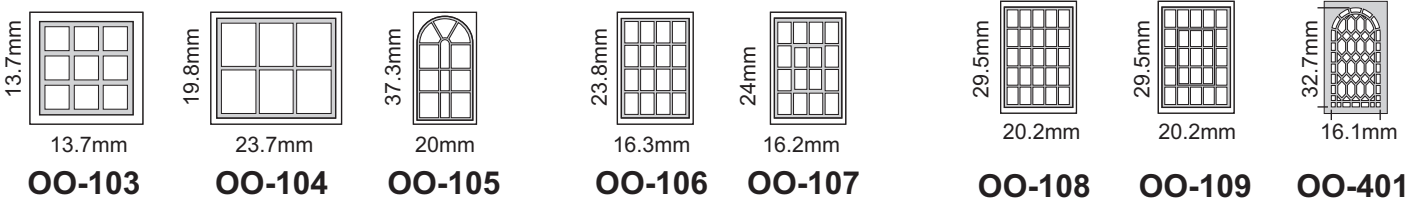

OO Scale Windows Price List

All Prices are for one pack of 4 windows

The measurements given are the opening size required. The window frames have an additional border round them to fit behind the opening, so the overall size is larger.

Single piece window frames

£4.00

£4.00

£5.00

£6.00

£4.00

£5.00

6-12mm	14mm	16mm	18mm	20mm	22mm
£4	£4.50	£5	£5.50	£6	£6.50

* Available in diameter sizes 6mm, 7mm, 8mm, 10mm, 12mm, 14mm, 16mm 18mm, 20mm & 22mm

6 - 8mm are packs of 6 windows
 10 - 22mm are packs of 4 windows

Three piece sash windows. Upper sash, lower sash and outer frame.