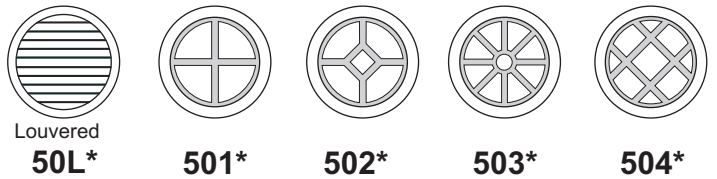

OO Scale Windows Price List

All Prices are for one pack of 4 windows

The measurements given are the opening size required. The window frames have an additional border round them to fit behind the opening, so the overall size is larger.

Single piece window frames

£4.00

£4.00

£5.00

£6.00

£4.00

£5.00

6-12mm	14mm	16mm	18mm	20mm	22mm
£4	£4.50	£5	£5.50	£6	£6.50

* Available in diameter sizes 6mm, 7mm, 8mm, 10mm, 12mm, 14mm, 16mm 18mm, 20mm & 22mm

6 - 8mm are packs of 6 windows
 10 - 22mm are packs of 4 windows

Three piece sash windows. Upper sash, lower sash and outer frame.

£6.00

£7.00

The sash windows are also available as an 'open' version. The packs are the same price as the standard closed version, and you get 4 windows per pack. When ordering, request for example 'OO-201-Open' or 'OO-201-Closed'