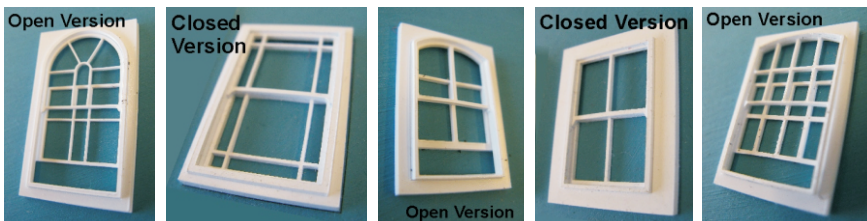

Stone and Brick headers are available for all windows